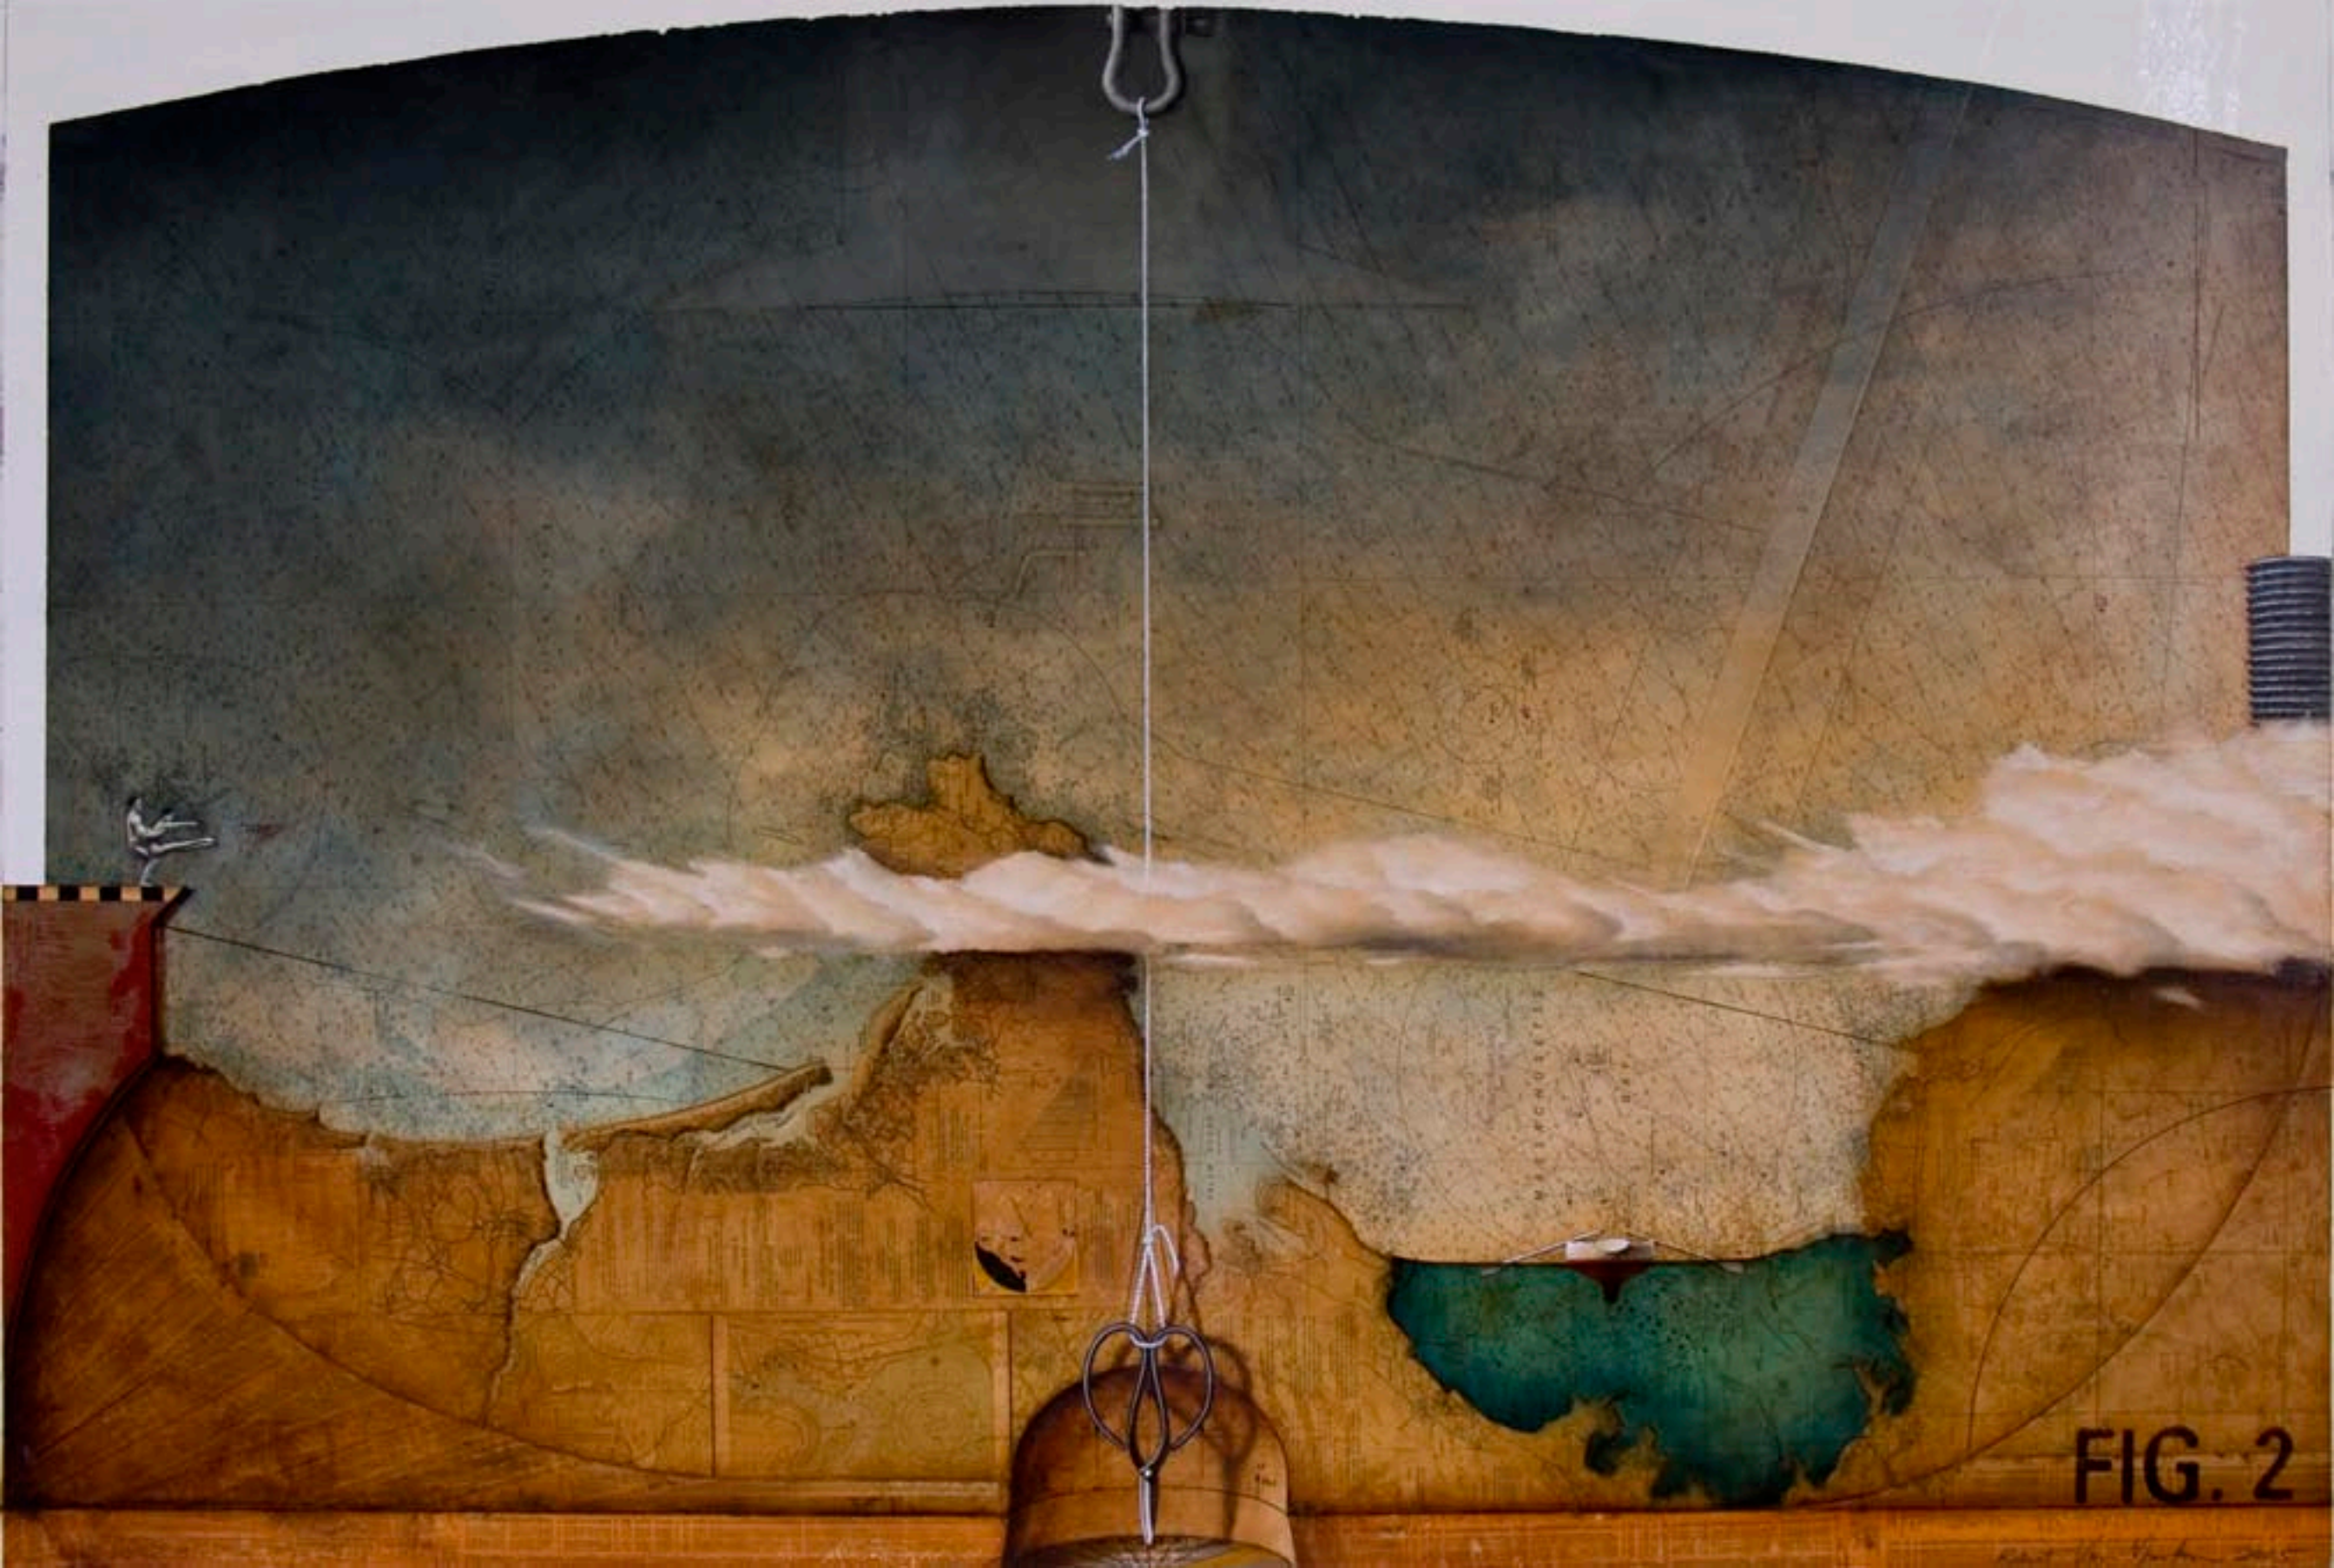

67° 55'
3/8"

DISCARD
PWN
2356
342

Time Where to Begin? Where to

Pl. 84

BAY

MIRANICH-I RIVER

ENTRANCE TO MIRANICH-I RIVER
MIRANICH-I RIVER - 1871

FIG. 2